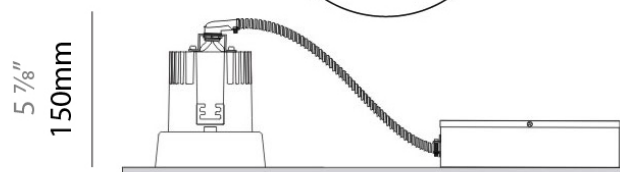

DIXIT RA8 RECESSED

L5600521

PROJECT	
TYPE	
NOTES	
QUANTITY	
DATE	

GENERAL

Series: Dixit
Subseries: Dixit RA8
Brand: Ivela
Division: Architectural
Mounting Type: Recessed
Mounting Location: Ceiling
Subcategory: Downlight

PHYSICAL

Shape: Round
Diameter (mm): 96
Diameter (in): 3 3/4
Height (mm): 110
Height (in): 4 5/16
Min. Recessing Depth (mm): 150
Min. Recessing Depth (in): 5 7/8
Light Distribution: Downlight
Weight (kg): 0.5
Weight (lbs): 1.10
Installation Requirement: Housing Required
Fixture Material: Aluminum

ELECTRICAL

Input Wattage Range: 10 - 19 W
Lamp Type: LED
Total Output Wattage (W): 9.5
Dimming: Tri-Mode (Non-Dimming and Phase Dimming (120Vac only) and 0-10V Dimming)
Driver Included: No
Driver Location: Recessed Housing
Driver Type: Constant Current - Universal
Driver Class: Class 2
Input Voltage (V): 120 - 277
Constant Current (mA): 350

LED

Color Temperature (°K): 3000
Max. Delivered Lumen (lm): 983
Nominal Lumen (lm): 1000
CRI: >80 CRI
Lamp Life (hrs): 50000

OPTICAL

Reflector°: 24

RATINGS AND CERTIFICATIONS

Certified By: Certified for North American Standards
IP rating: IP44